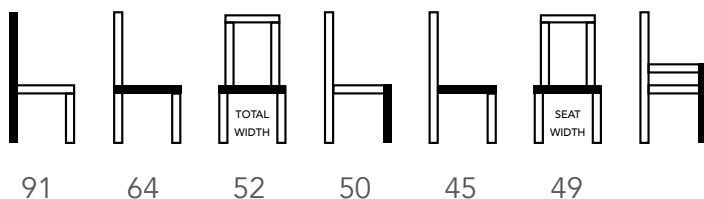

MEADOW

Technical information

Extra images

MATEN / MEASUREMENTS

EXTRA INFO

MATERIALS

Frame	Wood and Metal
Zitting / Seat	PU foam t-30/50 (thickness 65 mm) + pocket springs
Rug / Back	PU foam combi t-25 (thickness 20 mm) + pocket springs

PACKING

Package	KARTON
Nr. of pcs	1
Size of package	HxWxD: 114x52x82 CM
Weight package	10,5 KG